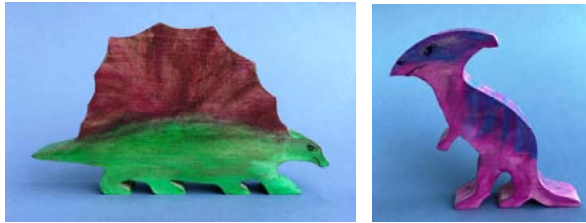

More Anytime Crafts

No need to sign up ahead of time, just drop in. And remember, our crafts are NOT just for kids!

WOOD DINOSAURS

We've added two new dinos to our selection, Dimetrodon and Hadrosuar. All ages. $10 for one. $17 for two. $24 for three.