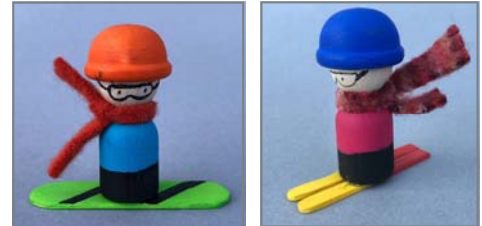

February Anytime Crafts

We always have a menu of crafts available on a drop-in basis--no need to sign up ahead of time. Come on in and craft with us!

**WINTER-SCAPE:
ICE FLOE EDITION**
Make a miniature South Pole scene, stacking and painting branch slices to make the floating ice. Add a family of peg penguins. Ages 7 and up. \$28.

**WATERCOLOR
HEART**
Color a large wooden heart, then add glitter to finish. Teens and adults may wish to wood burn a design or message. All ages. \$5.

WOOD PLAQUE
Use a wood burner to write words of your choice, then color with watercolor crayons. Finish with beeswax polish. Ages 11 to adult. \$15.

**NEEDLE
FELTED
HEARTS**
Needle felt a handful of fuzzy hearts, using a cookie cutter and sharp felting needle. Ages 8 to adult. \$10. Add \$5 to make into a mobile or ribbon necklaces.

**SNOW
FAMILY**
Paint wooden pegs dolls, then add hats, scarves, felt carrot noses, and faces to make this cool family. Ages 6 to adult, younger with grown up help. \$18.