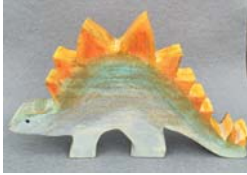

More Anytime Crafts

No need to sign up ahead of time, just drop in.

MISS MARIGOLD

The latest in our series of fancy peg dolls. Ages 5 to adult. \$18.

SPRING-SCAPE

Make a miniature landscape using paint and natural decorations. Includes two peg dolls. Ages 7 and up. \$28.

WOOD DINOSAURS

Several species available. All ages. \$10 for one. \$17 for two. \$24 for three.

UNICORNS

All ages. Large \$15. Baby \$8. Set \$20.

PAINTED VEHICLES

Use watercolors or acrylics. All ages. Pair \$12.