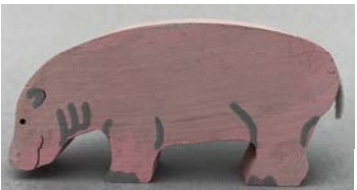

AFRICAN ANIMALS
Color a wood animal using acrylic paints or watercolor crayons. Various animals available. All ages. $10 for one. $17 for two. $24 for three.

- ♥ Small Box $10.
- ♥ Medium Box $15
- ♥ Large Box $20.
- ♥ Compartment Box
- ♥ Chest of Drawers $25.

- ♥ Dagger $15.
- ♥ 12" Sword $22.
- ♥ 19" Sword $24.