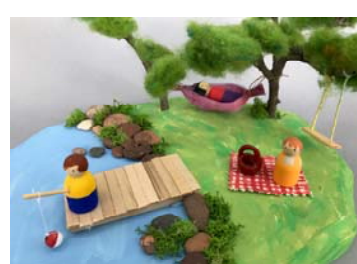

Summer Anytime Crafts

We always have a menu of crafts available on a drop-in basis--no need to sign up ahead of time. Come on in and craft with us!

SPARKLY MERMAID
 Various colors available. Ages 6 to adult; younger with grown up help. \$18.

CORK BOAT
 Glue corks together, then add two coats of acrylic paint. Finish with a mast and fabric sail—your craft is ready to launch! Ages 6 to adult. Large \$10. Small \$5.

SUMMER-SCAPE
 Make a miniature landscape using paint and materials from our nature bar. Includes three small peg dolls. Watercolor paints, ages 5 and up. Acrylic paints, ages 7 to adult. \$28.