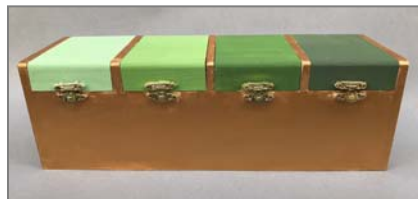

- Ages 4 and up.
- ♥ Dagger \$15.
- ♥ 12" Sword \$22.
- ♥ 19" Sword \$24.
- ♥ Shield \$28.

WOODEN BOXES

Decorate a wood box using crayons or paints, plus optional wood burning.
All ages.

- ♥ Small Box \$10.
- ♥ Medium Box \$15
- ♥ Large Box \$20.
- ♥ Compartment Box \$25.
- ♥ Chest of Drawers \$25.