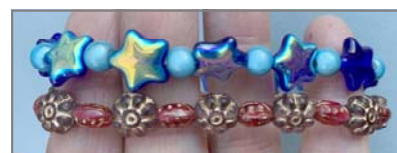

BEADED BRACELET
Design a unique jewelry piece, choosing from our selection of glass beads. Ages 7 to adult. $15.