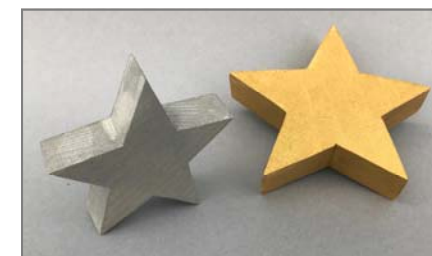

GLITTER STAR

Paint and glitter a chunky wooden star. All ages. $10.

WOODEN BEADS

Paint nine chunky wood beads, then string into a necklace. All ages. $12

UNICORNS

All ages.
Large $15
Baby $8