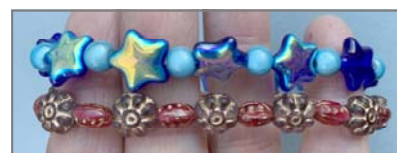

Ages 7 to adult. \$10 each.

♥ Ring
♥ Peg Santa
♥ Unicorn
♥ Dala Horse
♥ Snowman

PAPIER MACHE BOWLS
Paint premade papier mache bowls with acrylic paints and paint markers. Ages 5 to adult. Small or Medium \$12. Large \$15.

FELTED TOMTE

Use a sharp barbed needle to make this three dimensional figure, then glue on his stone shoes. Ages 10 to adult. \$28.

WOODEN BOXES
Pretty and practical storage. All ages.

♥ Small round box \$10
♥ Small box \$12
♥ Medium box \$15
♥ Large box \$20
♥ Chest of drawers. \$25
♥ Compartment box \$28