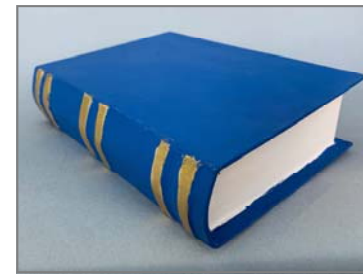

PEG DOLL KNIGHT & HORSE
Paint a gallant knight and his faithful steed. Ages 6 and up with an adult to help with the harder details. $24.

WOODEN WEAPONS
Personalize historical weaponry using a variety of paints and crayons. Ages 4 and up.

- ♥ Shield $28.
- ♥ 19" Sword $24.
- ♥ 12" Sword $22.
- ♥ Dagger $15.