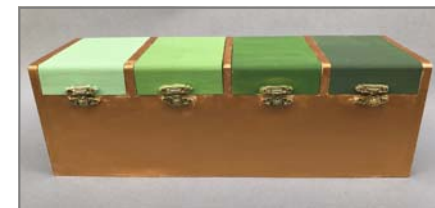

WOODEN WEAPONS
Personalize historical weaponry using a variety of paints and crayons. Ages 4 and up.

- ♥ Shield \$28.
- ♥ 19" Sword \$24.
- ♥ 12" Sword \$22.
- ♥ Dagger \$15.

PAPIER MACHE

BOOK BOX
Paint this book box to resemble an elegant tome, then use to stash your secret treasures. Ages 7 to adult; younger with grown-up help. \$18.

WOODEN BOXES
Pretty and practical storage.

- All ages.
- ♥ Tiny round box \$10
 - ♥ Small box \$12
 - ♥ Medium box \$18
 - ♥ Large box \$22
 - ♥ Compartment box \$28

WHAT-NOT BOWL
Paint a small ceramic bowl with acrylic paints and paint markers. Ages 6 to adult. \$12.