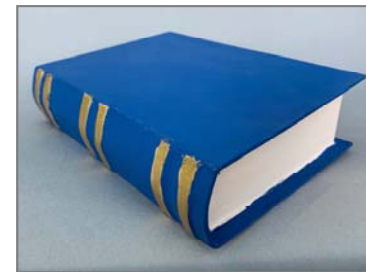

DINO-RAMA
Paint and decorate a landscape perfect for dinosaurs. Ages 6 and up; younger with grown-up help. Landscape only \$22.

DINOSAURS
Several species available. All ages. \$14.

PEG DOLL KNIGHT & HORSE
Paint a gallant knight and his faithful steed. Ages 6 and up with an adult to help with the harder details. \$24.

WOODEN WEAPONS
Personalize historical weaponry using a variety of paints and crayons. Ages 4 and up.

- ♥ Shield \$28.
- ♥ 19" Sword \$24.
- ♥ 12" Sword \$22.
- ♥ Dagger \$15.

PAPIER MACHE

BOOK BOX
Paint this book box to resemble an elegant tome, then use to stash your secret treasures. Ages 7 to adult; younger with grown-up help. \$18.