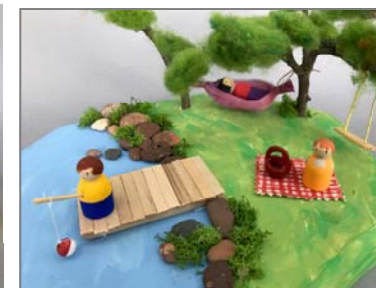

# Summer Crafts

NO NEED TO SIGN UP AHEAD OF TIME! JUST DROP IN AND CRAFT WITH US!

**CANOE**  
 Ages 6 to adult;  
 younger with grown-up  
 help. Two seater \$18.  
 Three seater \$22.  
 Four seater \$26.

### GONE FISHING

Paint a pair of fishing peg dolls,  
 complete with rods and felt fish.  
 Fishing Dolls Ages 4 and up. \$14.  
 Row boat for ages 8 and up;  
 younger with grown up help. \$14.  
 Set with people \$26.

**SUMMER-SCAPE**  
 Make a miniature landscape  
 using paint, moss, and other  
 decorations from our nature  
 bar. Ages 6 and up. \$28.

**SLOTHS**  
 Sloths are the slowest  
 animals on earth--they dwell  
 in trees where they sleep up  
 to 20 hours a day! All ages;  
 younger children will need  
 help with face details.  
 ♥ Large sloth \$20. ♥ Sloth family \$20.