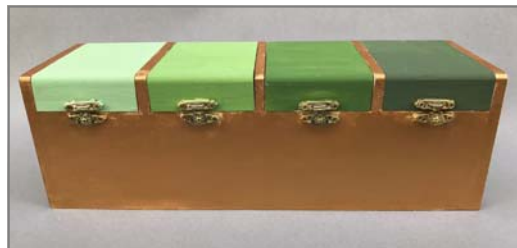

WOODEN BOXES
Pretty and practical storage. All ages.
♥ Tiny round box $10
♥ Small box $12
♥ Medium box $18
♥ Large box $22
♥ Compartment box $2