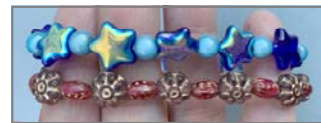

TURKEYS

These turkeys make a cute table decoration! Paint a wood finial or peg, then add felt tail feathers and other details. Ages 5 to adult; younger with grown-up help. Large turkey \$20. Small turkey \$12.

PEG PEOPLE OR ANIMALS

Design your own simple doll, using paint, adding details like hair, face, ears. All ages. Large \$15. Small \$7. Tiny \$3. Family of four \$38.

BEADED BRACELETS

Design a unique jewelry piece, choosing from our selection of glass beads. Ages 7 and up. Two bracelets \$20.