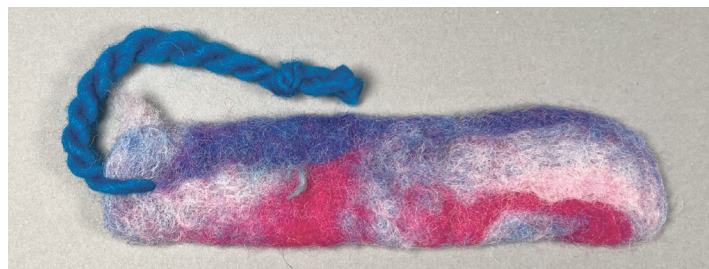

Needle felting is all the rage! What's all the excitement about? Find out while trying two-dimensional felting—it's easy and easy to learn. Excellent for making landscapes, portraits, or abstract art. Sharp needles will be used.
Ages 9 to adult.

- ♥ Small 4" \$18
- ♥ Medium 6" \$22
- ♥ Large 8" \$28

Boxes 🖐️

Assorted shapes and sizes. All ages.

- ♥ Tiny round box \$10.
- ♥ Small box \$14.
- ♥ Medium box \$20.
- ♥ Large Box \$24.

Felted Bookmark 🖐️

Learn to wet felt while making a pretty wool bookmark. Ages 4 to adult. \$12.

Winter Favorites

Sledding Trio

Paint the sled, then make three riders—bunnies, dogs, cats—it's up to you. Ages 7 to adult. \$32.