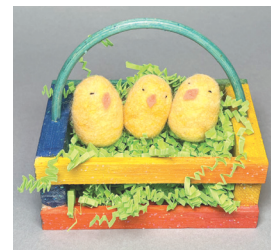

Fairy Door

Paint a little wooden door that really opens. We will add hinges and a doorknob for you. Ages 5 to adult. \$28.

Egg House

Paint a hollow papier mâché egg and a little rabbit to live inside.
Ages 5 and up. \$12.

Garden Cottage*

Paint this pretty spring house, then turn it around to reveal the inside, perfect for play. Includes two peg dolls.
Ages 8 and up. \$34.
*while supplies last

Spring Animals

Paint and decorate papier mâché animals. Ages 4 and up. \$28.
Rabbit 8" tall.
Pig 5-1/2" tall
Swan 5-1/2" tall

Wooden Peg Dolls

All ages. Large \$15.
Small \$7. Tiny \$3.

Spring Grass Pot

Decorate a little clay pot with Posca paint markers. Sow with grass seed and then take home to water and grow. All ages. \$12.